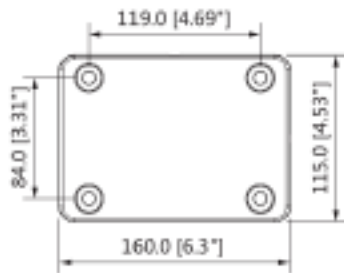

INSB06180IRF

3x2MP (6MP) H265 Network Multi-Lens
IR Panoramic Bullet W/IR W/SD Slot

Product Specifications

Wall Mount	Pole Mount
INSX120	INSX120 + INSX150
Corner Mount	
INSX120 + INSX151	

*Design and specifications are subjects to change without notice.