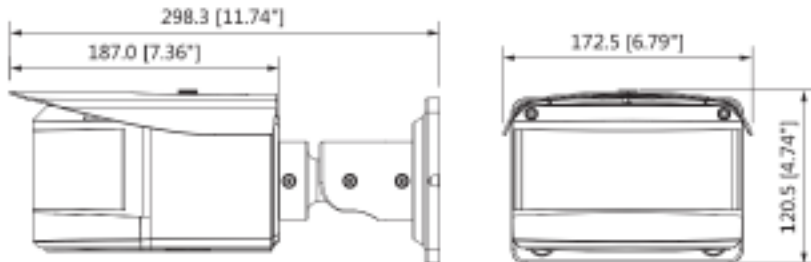

INSB06180IRF

3x2MP (6MP) H265 Network Multi-Lens
IR Panoramic Bullet W/IR W/SD Slot

Product Specifications

Wall Mount	Pole Mount
INSX120	INSX120 + INSX150
Corner Mount	
INSX120 + INSX151	

*Design and specifications are subjects to change without notice.